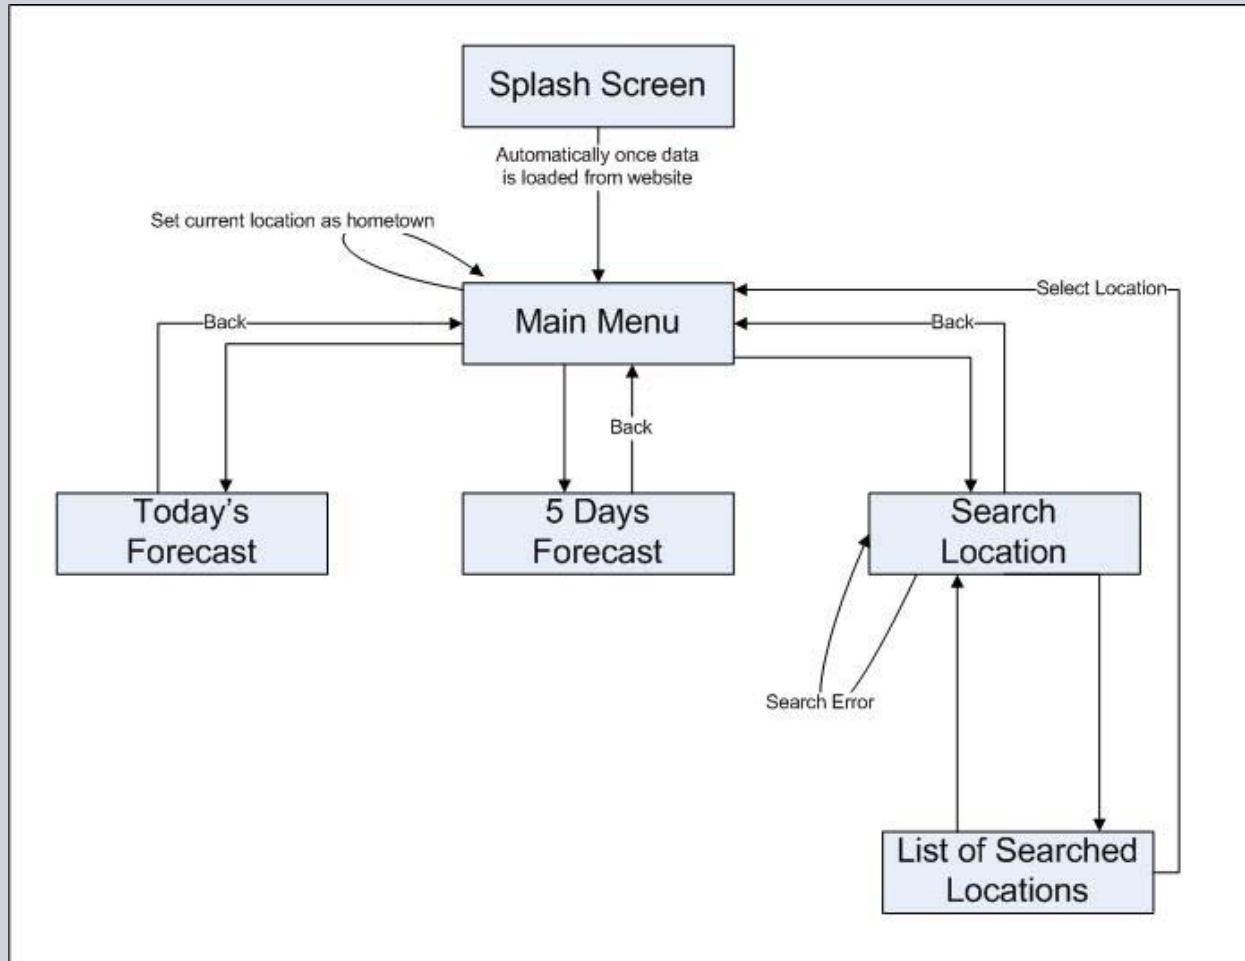

OpenStage XML Applications Weather Reporter User Interface

Issue 1.0 26/11/2007

Introduction

This document outlines the Weather Reporter user interface designs for the OpenStage 60/80 model telephones.

It also demonstrates the basic navigation of the application.

Clicking on a command will (in most cases) take you to the correct page.

Screen Map

Note: All screens below “Main Menu” return to the Main Menu, not all of these paths are shown.

Launching (Splash) Screen

Search

Main

[Back to Screen Map](#)

Search Results

The screenshot shows a mobile application interface with a status bar at the top displaying '1:45 pm', 'Mon 02.10.06', and '46506'. Below the status bar is a navigation bar with a menu icon, the text 'WeatherReporter', and 'Applications'. The main content area is titled 'Search Results' and contains a list of search results: 'Notting Hill, London' and 'Nottingham, Nottinghamshire'. A 'List Options' button with a right-pointing arrow is highlighted with a black border. To the right of the search results is a vertical list of names: 'Barclay, Cath...', 'Caskin, Patr...', 'Getz, Stan', 'Lewis, Nad...', 'Marks, Sus...', 'Salinger, Jo...', 'Wolf, Chris...', and 'Zwergel, Wi...'. At the bottom of this list is a 'Shift' button. On the far right, there is a vertical sidebar with a 'Search New' button at the top and the text 'Main' below it.

[Back to Screen Map](#)